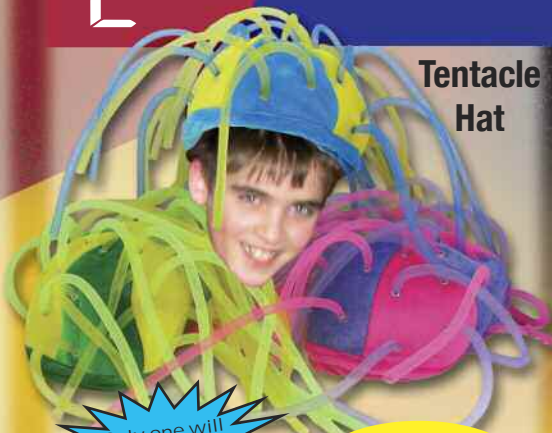

Sell 12-19 Items

EARN A-C PLUS D

Mega Dance Party Soccer Top  
Top spins, lights up, and plays music  
(music is similar to the "Rocky" theme)

LEVEL

E

Sell 20-29 Items

Tentacle Hat

EARN A-D PLUS E