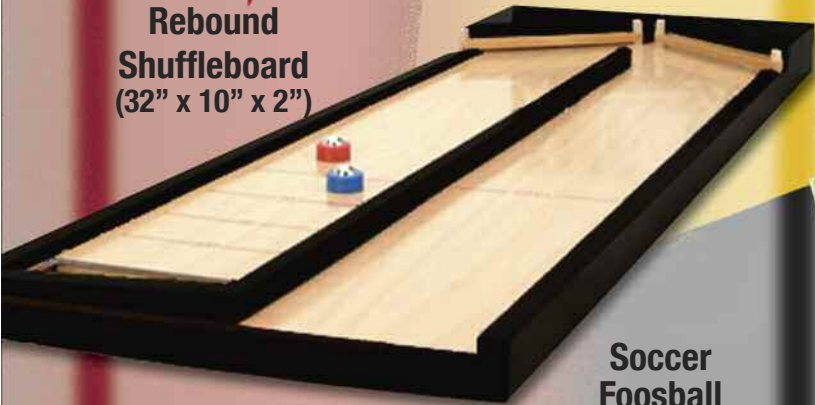

LEVEL

I

Sell 75-99 Items

EARN A-H PLUS I

Rebound Shuffleboard  
(32" x 10" x 2")

Soccer Foosball  
(20" x 12" x 4")

You'll Receive Both Game Tables!

LEVEL