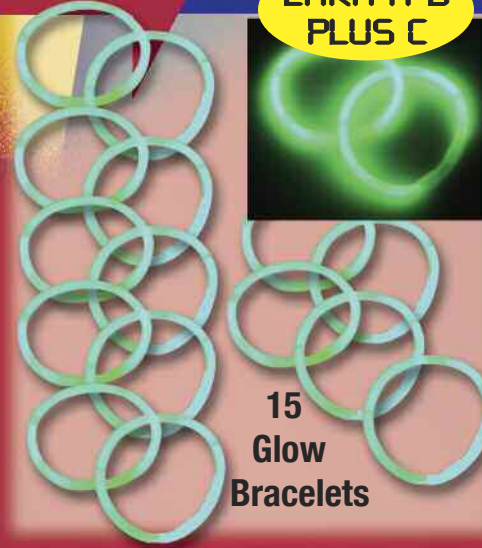

15 Glow Bracelets

LEVEL

D

Sell 12-19 Items

EARN A-C PLUS D